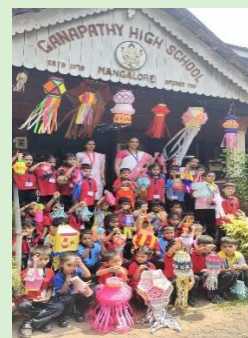

Avail 80 G exemption Eligible under CSR

Donors may contact our Donor Facilitation Cell at scm.donor.cell@gmail.com for the account details.